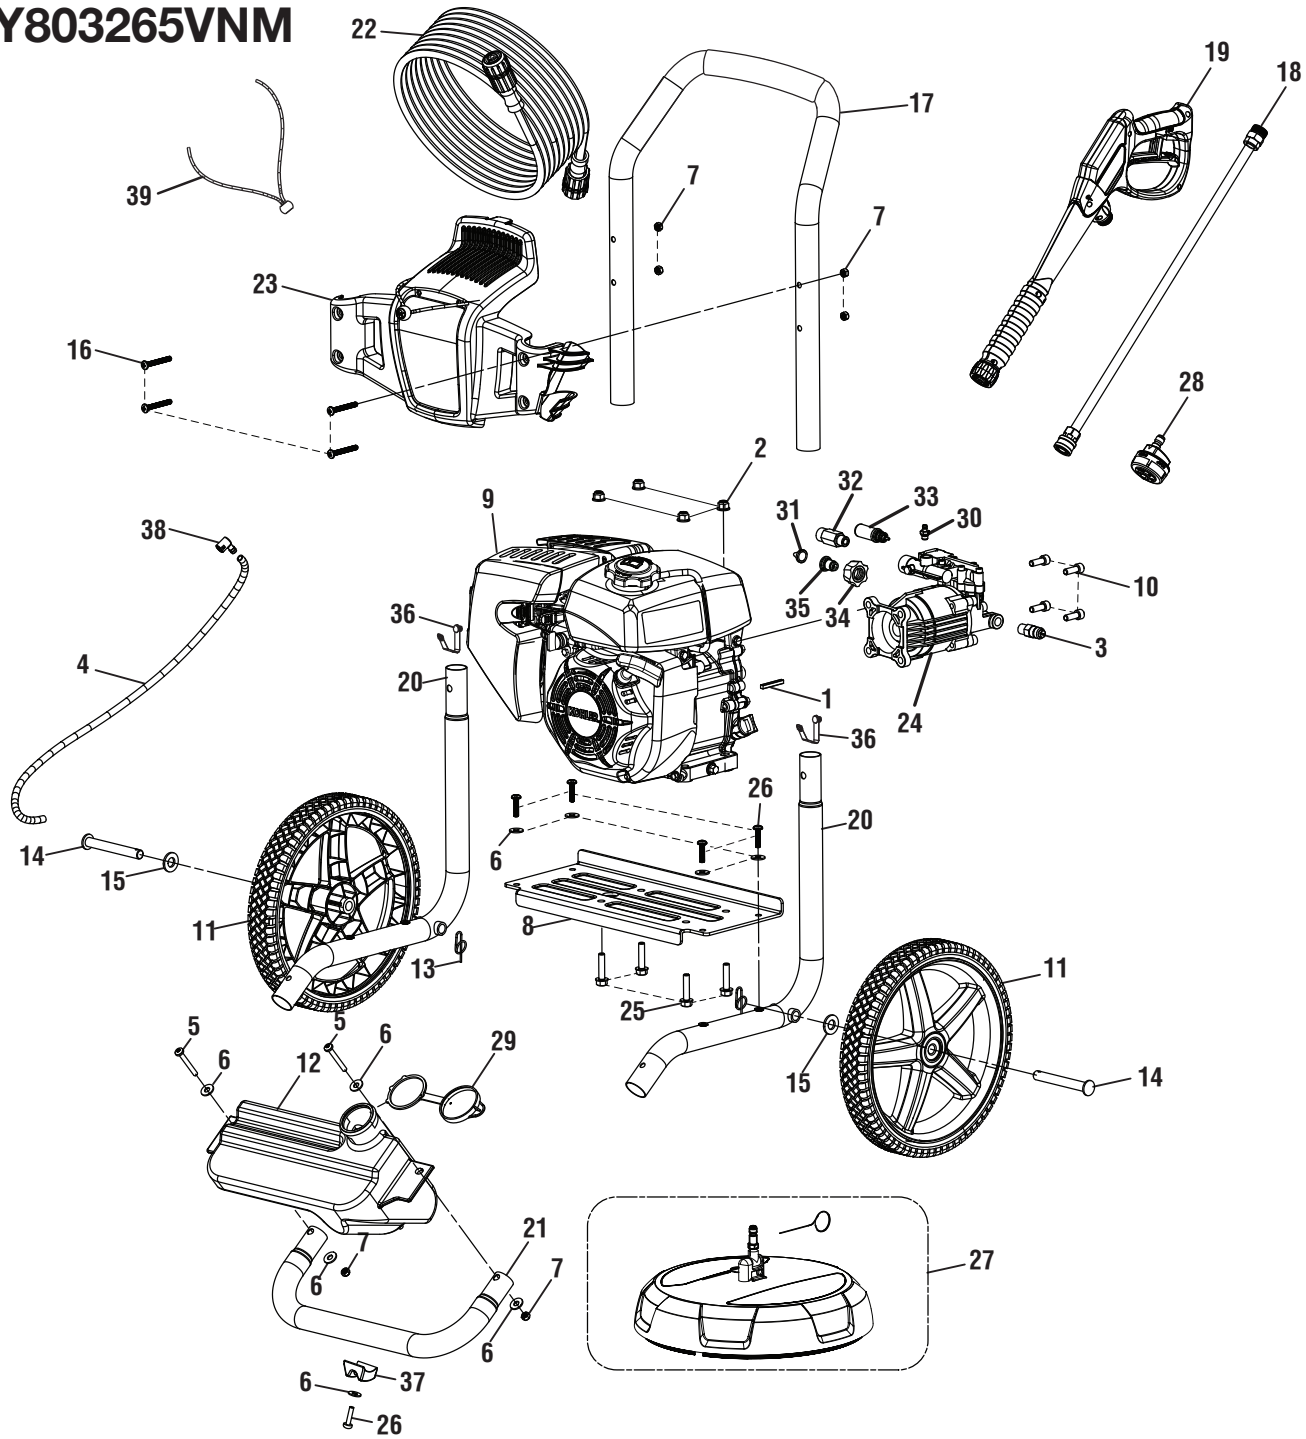

RY803265VNM

PARTS LIST

KEY NO.	PART NO.	DESCRIPTION	QTY.
1	678041007	Output Shaft Key	1
2	678774002	Nut (M8)	4
3	678169004	Thermal Release Valve	1
4	561399017	Chemical Siphon Tube	1
5	661503015	Screw (M6 x 48 mm, Torx T30 Pan Hd.)	2
6	638128004	Washer (1/4)	9
7	678610006	Lock Nut (M6)	6
8	638662056	Engine Plate	1
9	Note A	Motor	1
10	660739002	Bolt (5/16-24 x 23 mm, Hex Hd.)	4
11	308451067	Wheel Assembly	2
12	580875008	Soap Tank	1
13	678899006	Ring Clip	2
14	620599034	Axle	2
15	638275002	Washer (1/2)	2
16	661834008	Screw (M6 x 48 mm, Pan Hd.)	4
17	308638092	Handle Assembly	1
18	308506014	Wand	1
19	308760085	Trigger Handle Assembly	1
20	310703046	Frame Assembly	2
21	310742040	Front Frame Assembly	1

KEY NO.	PART NO.	DESCRIPTION	QTY.
22	308835116	Hose	1
23	310673040	Performance Panel Assembly	1
24	314961010	Pump	1
25	661505005	Screw (M8 x 36 mm)	4
26	660224009	Screw (M6 x 25 mm, T30 Torx Hex Hd.)	5
27	308999082	Surface Cleaner	1
28	310448027	5-in-1 Nozzle	1
29	310650004	Soap Tank Cap	1
30	308452002	Soap Injector Kit	1
31	308662001	Inlet Filter Screen	1
32	308862003	Outlet Tube	1
33	310924003	Unloader Valve Assembly	1
34	310993003	Inlet Filter Adapter Insert	1
35	642058001	Inlet Filter Connector	1
36	308421004	Handle Spring Clip Assembly	1
37	561307007	Rubber Foot	1
38	529062002	Detergent Inlet Adaptor	1
39	310664001	Bungee Cord	1
	Not Shown:		
	998000453	Operator's Manual	
	995000637	Surface Cleaner Operator's Manual	

KEY NO.	PART NO.	DESCRIPTION	QTY.
14	941609001	Nozzle Hangtag	1
15	940851346	Fuel Cap Hangtag	1
16	940779328	Performance Label	1
17	940779321	Choke Label	1
18	940779325	Cover Label	1
19	940779324	Detergent Tank Label	1
20	940676024	Data Warning Label	1
21	940803288	EMC Label	1
22	940779322	Danger Label	1
23	961454001	Dipstick Hang Tag	1
24	941486008	Inquiries Label	1
25	940947003	Combustion Label	1