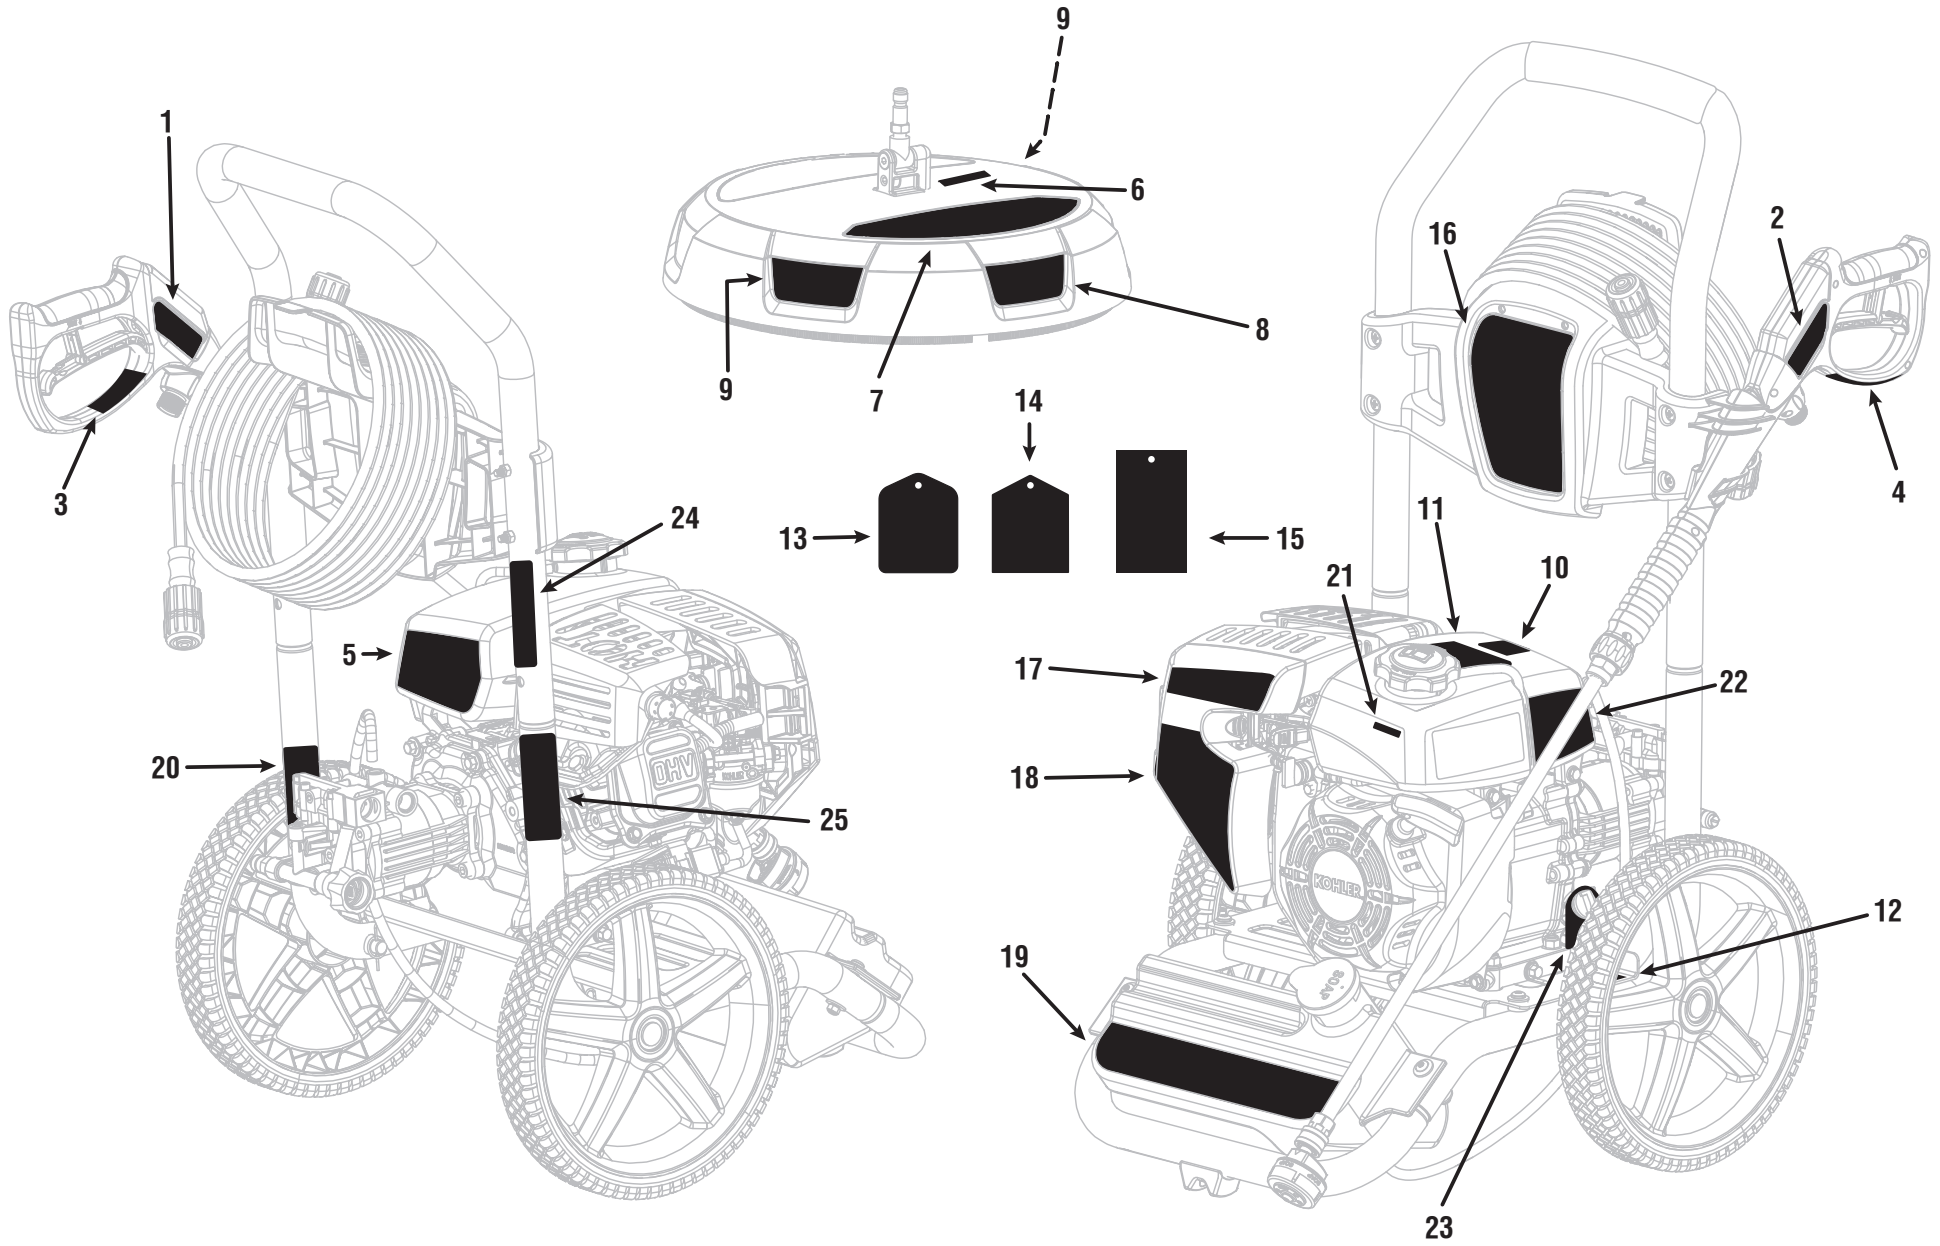

RY803265VNM

PARTS LIST

KEY NO.	PART NO.	DESCRIPTION	QTY.
1	940851520	Trigger Handle Logo Label	1
2	940654083	Trigger Handle Warning Label (ENG)	1
3	940654228	Trigger Handle Warning Label (FR & SP)	1
4	940904018	Trigger Handle Data Label	1
5	940779323	Danger Label	1
6	940786066	Nozzle Cleaning Label	1
7	940779329	Surface Cleaner Performance Label	1
8	940705426	Callout Label	1
9	940507006	Cut Foot Icon Label	2
10	940851409	Hot Surface Label	1
11	940872003	E85 Label	1
12	940871010	Add Oil Label	1
13	918016065	Quick Start Hangtag	1

KEY NO.	PART NO.	DESCRIPTION	QTY.
14	941609001	Nozzle Hangtag	1
15	940851346	Fuel Cap Hangtag	1
16	940779328	Performance Label	1
17	940779321	Choke Label	1
18	940779325	Cover Label	1
19	940779324	Detergent Tank Label	1
20	940676024	Data Warning Label	1
21	940803288	EMC Label	1
22	940779322	Danger Label	1
23	961454001	Dipstick Hang Tag	1
24	941486008	Inquiries Label	1
25	940947003	Combustion Label	1